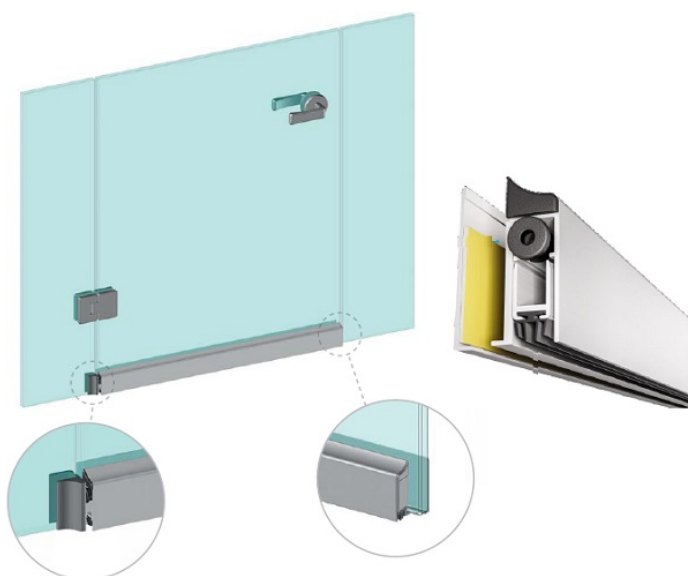

PRODUCT SHEET

Description:

Drop Down Alu Profile, "D" ,F/Glass Doors,1030mm, W/Adhesive Tape, 40mm Profile Height, 14mm Drop Function,Can be shorten, 150mm on the opposite Side to the Plunger, Tested to 200.000, closing Cycles, Anodized, 4 Fins Thermoplastic Seal (A)

Item number:

15.22.652-0

Units	Box	Carton	HS Code	Barcode
Set	1	5	8302415000	
				5704866467452

D

SISO A/S

Mileparken 11
DK-2740 Skovlunde
Denmark
VAT: DK 24786013

Phone +45 45 830 900

www.siso.dk
siso@siso.dk

Danske Bank
Nytorv Branch
Copenhagen
SWIFT: DABADKKK

Account no.
4180 3112 112936
IBAN Account
DK7230003112112936