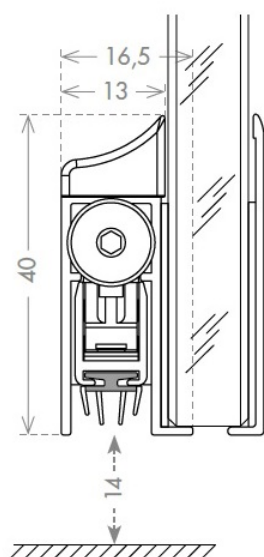

PRODUCT SHEET

Description:

Drop Down Alu Profile, "D" ,F/Glass Doors,1030mm, W/Adhesive Tape, 40mm Profile Height, 14mm Drop Function,Can be shorten, 150mm on the opposite Side to the Plunger, Tested to 200.000, closing Cycles, Anodized, 4 Fins Thermoplastic Seal (A)

Item number:

15.22.652-0

Units	Box	Carton	HS Code	Barcode
Set	1	5	8302415000	
				5704866467452

PLUNGER TYPE

SEALS

D

SISO A/S

Mileparken 11
DK-2740 Skovlunde
Denmark
VAT: DK 24786013